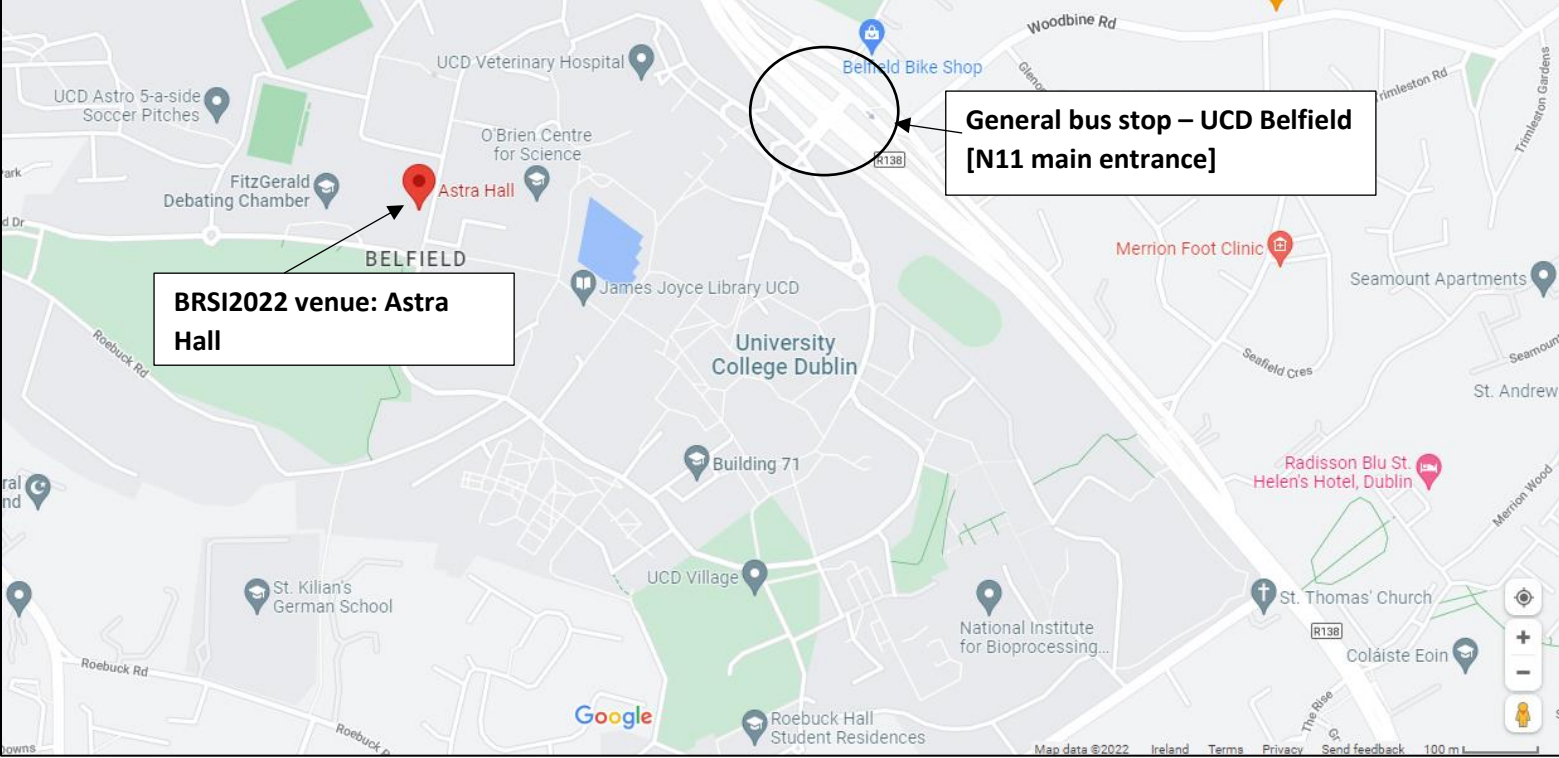

City centre ↗

General bus stop – UCD Belfield
[N11 main entrance]

BRSI2022 venue: Astra
Hall

Visitor paid parking

Astra Hall entrance